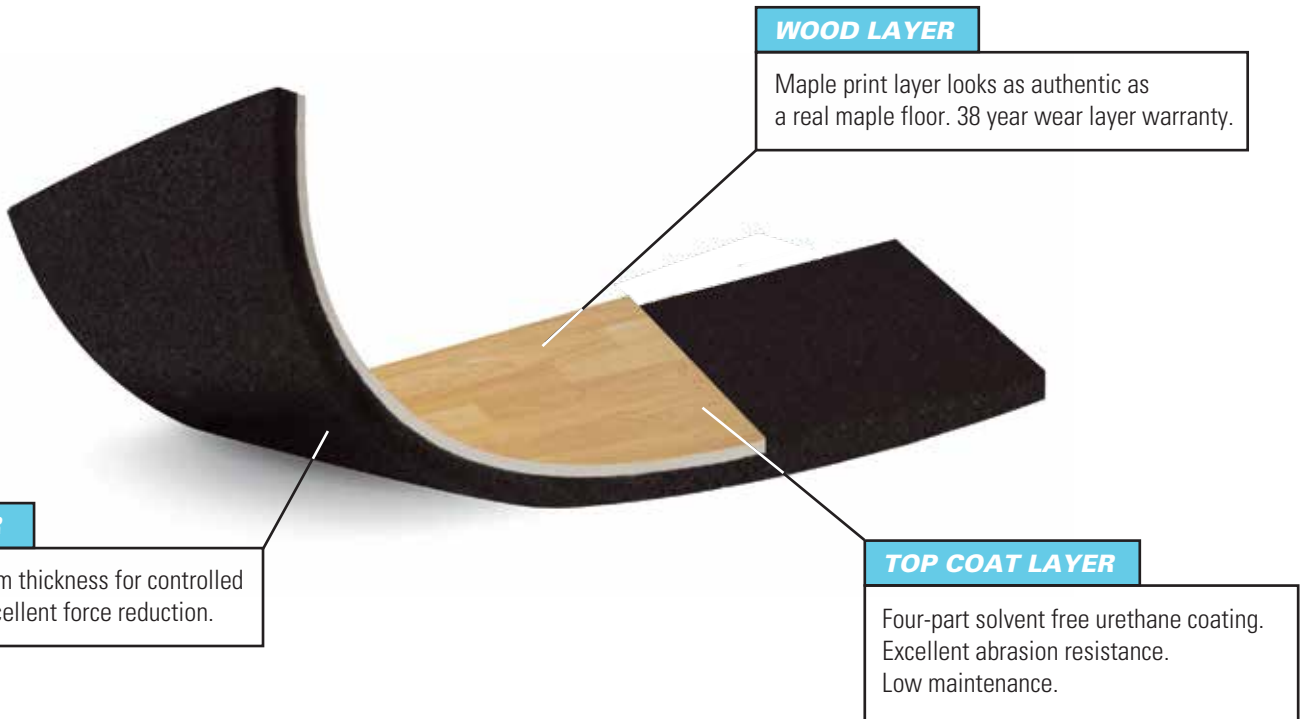

Connor Sports • 800.283.9522 • 847.290.9020 • info@connorsports.com • connorsports.com/resilient

A true hybrid system with desirable shock absorbing characteristics.

ElastiWood meets rigorous DIN and EN performance standards and criteria. and uniform performance.

Suitable for many activities including basketball, volleyball and dance.

Creates the look of hardwood, without the need for costly annual refinishing.

THICKNESS

ElastiWood Hybrid Athletic Surface is available in 13 & 14mm thickness.