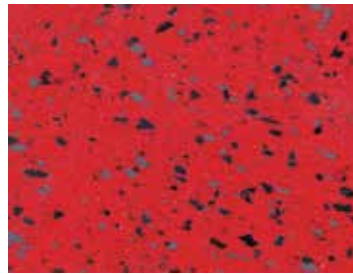

Woven bottom layer design resists moisture and indentation.

PowerDek Fleck: Non-porous, anti-microbial design resists bacteria and odors.

PowerDek Stone: Virgin rubber top layer offers brilliant colors that last.