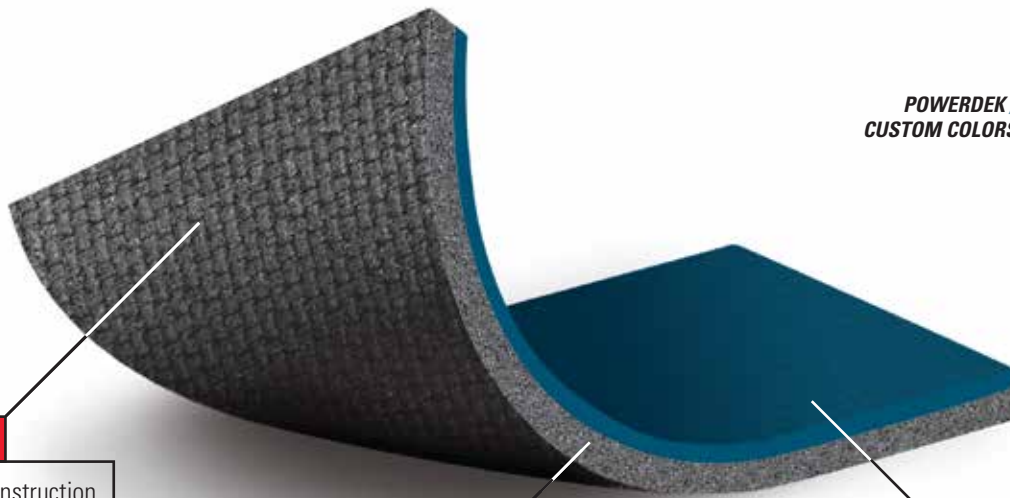

# STONE & FLECK POWERDEK™

**HIGH IMPACT ATHLETIC SURFACE**

Connor Sports • 800.283.9522 • info@connorsports.com • connorsports.com/traction

High performance rubber athletic surface is ideal for high impact and heavy traffic.

Woven bottom layer design resists moisture and indentation.

PowerDek Fleck: Non-porous, anti-microbial design resists bacteria and odors.

PowerDek Stone: Virgin rubber top layer offers brilliant colors that last.